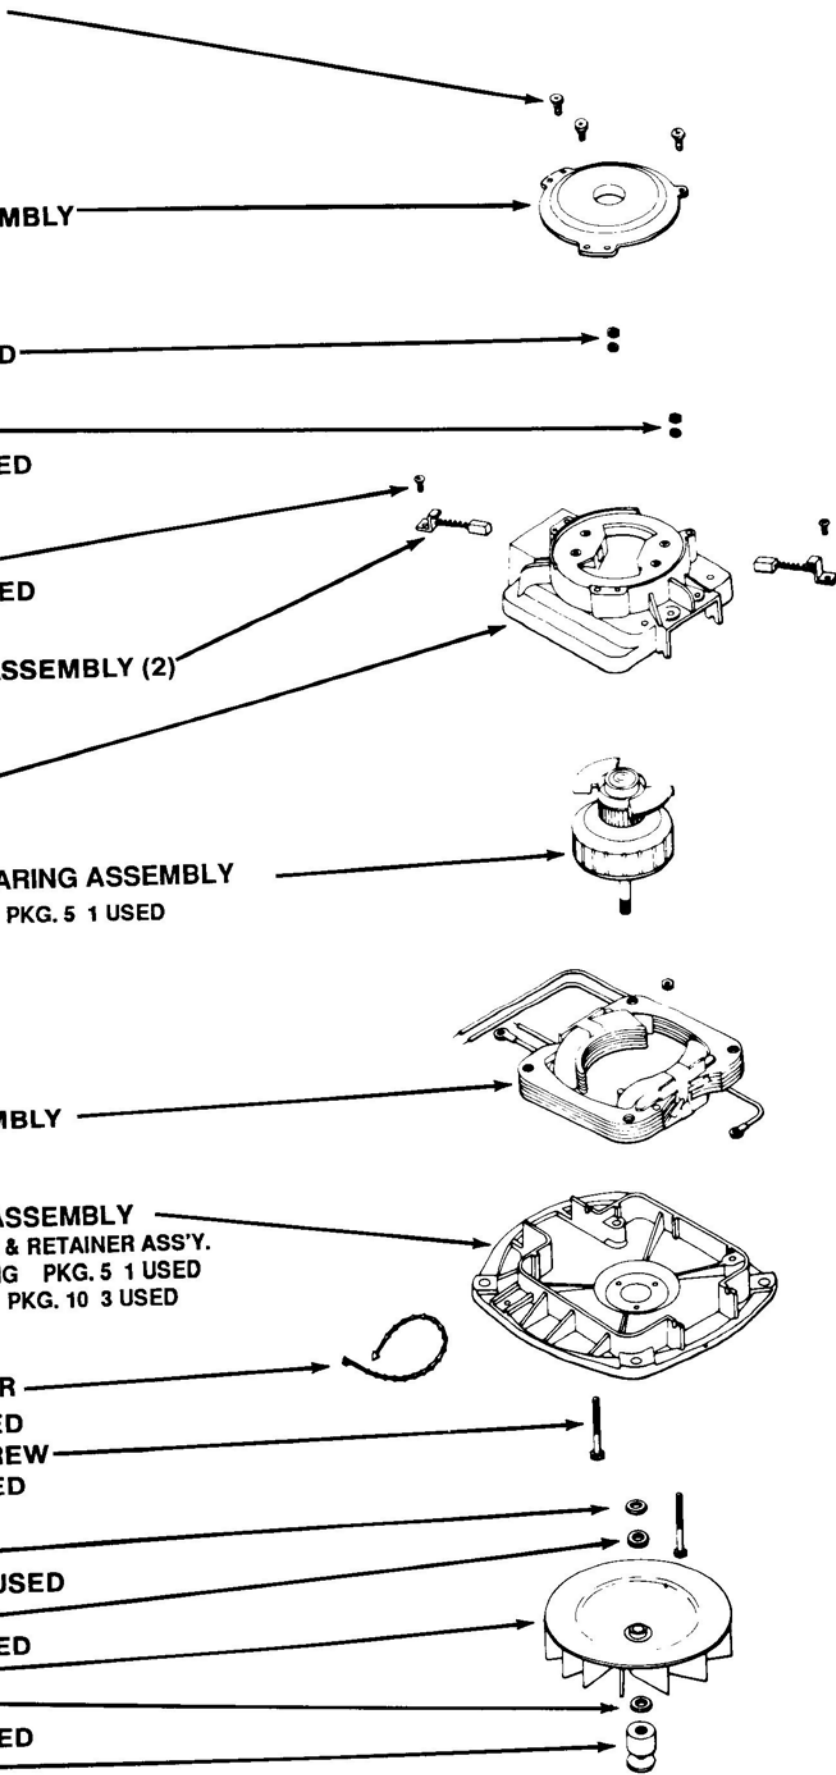

**REPAIR PARTS LIST**

**SANITAIRE**

**COMMERCIAL UPRIGHT**

**MODEL SC886-E**

35293-8 HANDLE GRIP

53574-1 CORD RETAINER SET

25329-20 UPPER HANDLE ASS'Y.  
(INCLUDES<sup>A</sup>)

53198-1 SCREW & NUT ASS'Y.  
PKG. 6 1 USED

54396 MOTOR COVER

54395-4 ARM, FAN & BEARING ASSEMBLY  
53088-2 BEARING PKG. 5 1 USED  
30474A FAN

53441-10 FIELD ASSEMBLY

54169-1 MOTOR BASE ASSEMBLY  
54412 BEARING & RETAINER ASS'Y.  
53088-1 BEARING PKG. 5 1 USED  
53187-1 RIVET PKG. 10 3 USED

56802-2 TIE FASTENER  
PKG. 10 1 USED

53142 ORLO THD. SCREW  
PKG. 10 2 USED

53188-1 WASHER  
PKG. 10 1 USED

53148 FAN WASHER  
PKG. 10 1 USED

12988 FAN

53148 FAN WASHER  
PKG. 10 1 USED

37012-2 PULLEY

26296-9 FURNITURE GUARD

53238-11 SCREW  
PKG. 10 4 USED

35947A FRONT AXLE

53076-2 AXLE SPRING  
PKG. 6 1 USED

35859A-1 FRONT WHEEL

30563A BELT

13236-3 DISTURBULATOR TUBE\*

53158 LOCK NUT\*  
PKG. 10 2 USED

52282-4 BRISTLE STRIP ASS'Y.\*