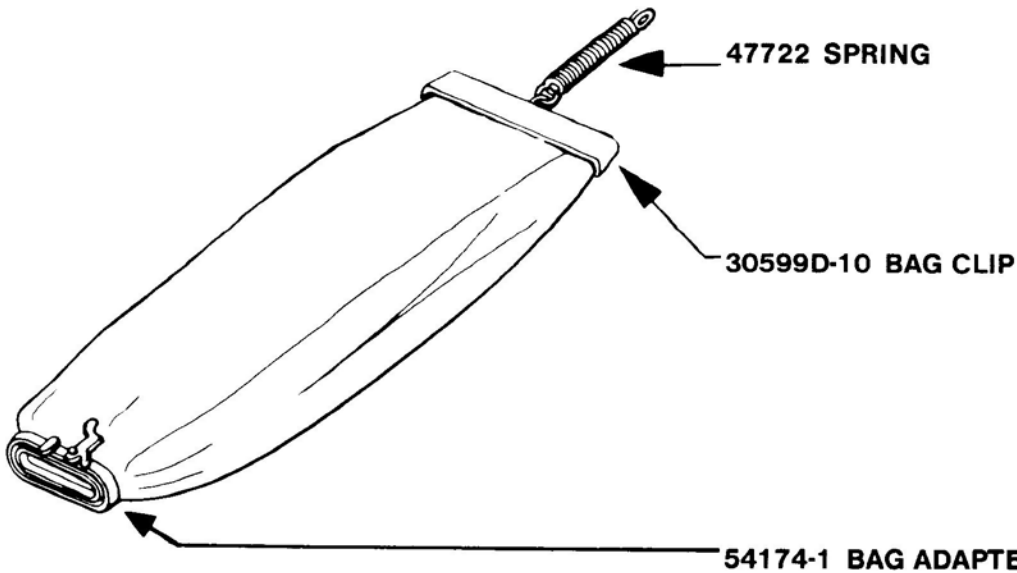

54582-1 BAG ASS'Y.

49461-A HARDWARE PKG.
(INCLUDES)
1-CORD RETAINER SET
2-HDLE. SCREW ASS'Y.

48282 GASKET
48748 WASHER
48749 RIVET